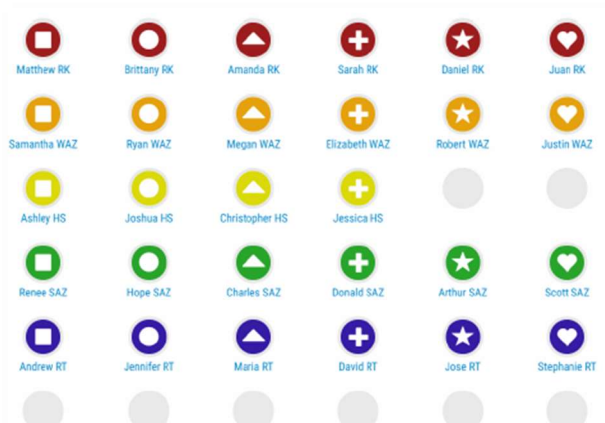

Login Information :

Headsprout:

1. Go to www.kidsa-z.com or from a mobile device, download "Kids A-Z".

2. Enter the teacher's username:

- Username: hconklin1
- Click on your child's username/icon on the seating chart.
- Their password is : 123

This is the same process for logging into **Raz-Kids**

Moby Max

1. Login into www.mobymax.com/signin
2. Click "As a student"
3. Type in powers ferry for school, click on school at bottom
4. Type in username . This is the student lunch number.
5. Type in password. It is paws123.